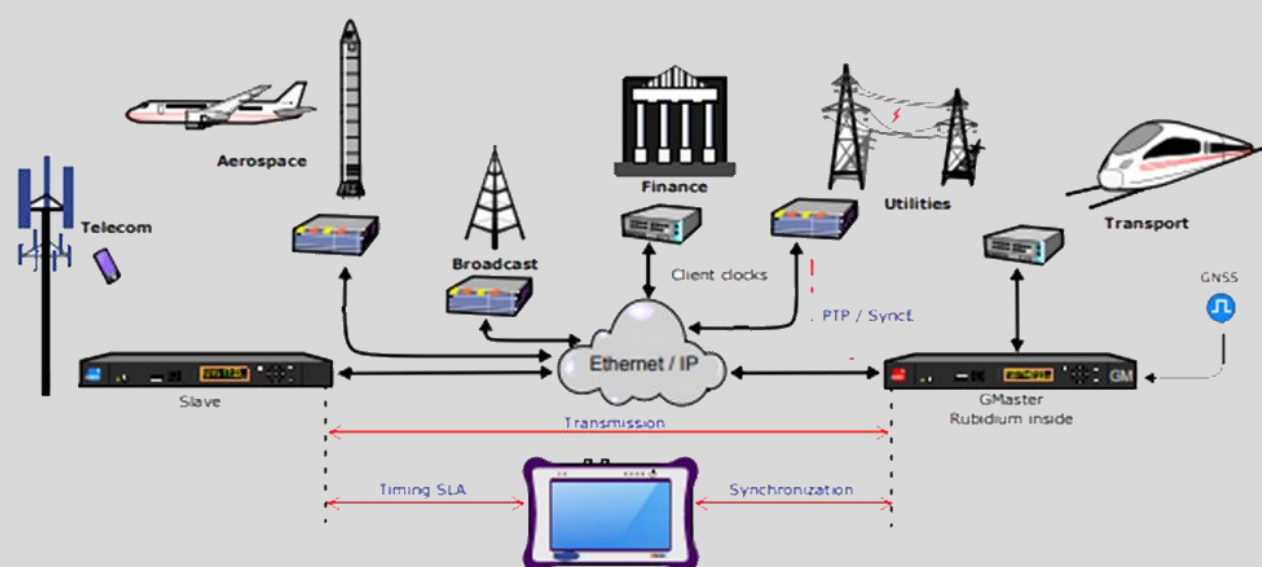

# Timing is Everything!

Continuous distribution of accurate networking timing information is becoming increasingly critical.

Out of sync networks risk:

- Packet collisions or arrivals in the wrong order
- Network penetration from hackers
- Network chaos!

## End-to-End Timing Solutions for a Variety of Industries

**GPS over Fiber Distribution**

**Combined GPS and LTE signals with minimal loss**

**Test and analysis of Synchronous Ethernet and PTP**

**Grandmaster and slave solutions**

**PTP Ethernet Switching/IRIG over Fiber**